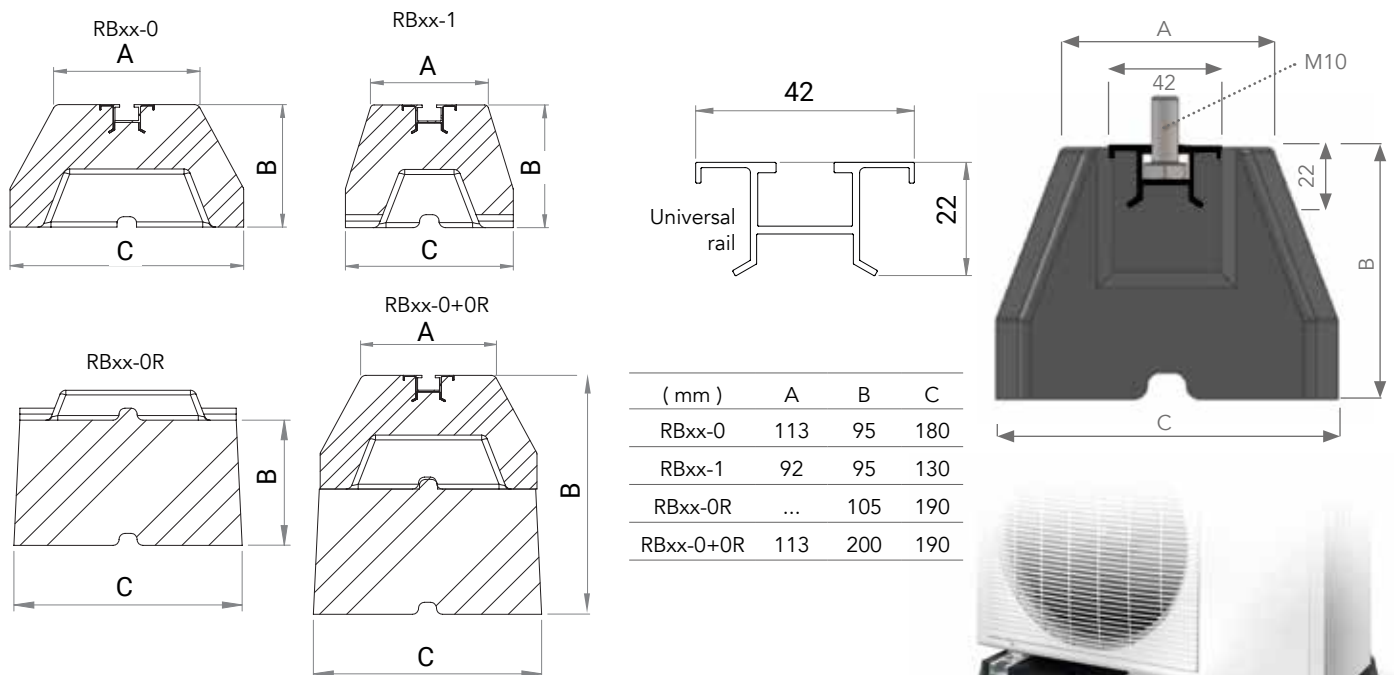

Rubber Blocks

- Length 250, 400, 600, 1000 mm
- Width 180 mm or 130 mm
- Height 95 mm
- Universal rail: 42 x 22 mm
- For other rail design, contact us
- Bolt set is always included (not in risers)
- **Riser Blocks** in L = 600 or 1000 mm (width = 180 mm)
- Blocks strapped per pair (not the risers)
- Load-spread resistance:
 - RB-25xx: 120kg
 - RB-40xx: 180kg
 - RB-60xx: 300kg
 - RB-100xx: 350kg

Model	RB25-0	RB40-0	RB60-0	RB100-0
Part Code	0502.02528.000	0502.04028.000	0502.06028.000	0502.01028.000
Rail**	42 x 22 mm	42 x 22 mm	42 x 22 mm	42 x 22 mm
Dimensions LxWxH)	250 x 180 x 95 mm	400 x 180 x 95 mm	600 x 180 x 95 mm	1000 x 180 x 95 mm
Packing / MOQ	set 2 pcs / 5 sets	set 2 pcs / 5 sets	set 2 pcs / 5 sets	set 2 pcs / 5 sets
Pallet	180 pcs (90 sets)	120 pcs (90 sets)	80 pcs (90 sets)	40 pcs (20 sets)

Model	RB25-0	RB40-0	RB60-0	RB100-0
Part Code	0502.12528.000	0502.14028.000	0502.16028.000	0502.11028.000
Rail**	42 x 22 mm	42 x 22 mm	42 x 22 mm	42 x 22 mm
Dimensions LxWxH)	250 x 130 x 95 mm	400 x 130 x 95 mm	600 x 130 x 95 mm	1000 x 130 x 95 mm
Packing / MOQ	set 2 pcs / 135 sets	set 2 pcs / 90 sets	set 2 pcs / 60 sets	set 2 pcs / 30 sets
Pallet	270 pcs	180 pcs	120 pcs	60 pcs

Model	RB60-0R	RB100-0R
Part Code	0502.26028.000	0502.21028.000
Dimensions LxWxH)	600 x 180 x 105 mm	1000 x 180 x 105 mm
Packing / MOQ	pc / 4 pcs	pc / 4 pcs
Pallet	72 pcs	36 pcs

MOQ = Minimum Order Quantity - TBC = To Be Confirmed
 ** = Other model contact us.